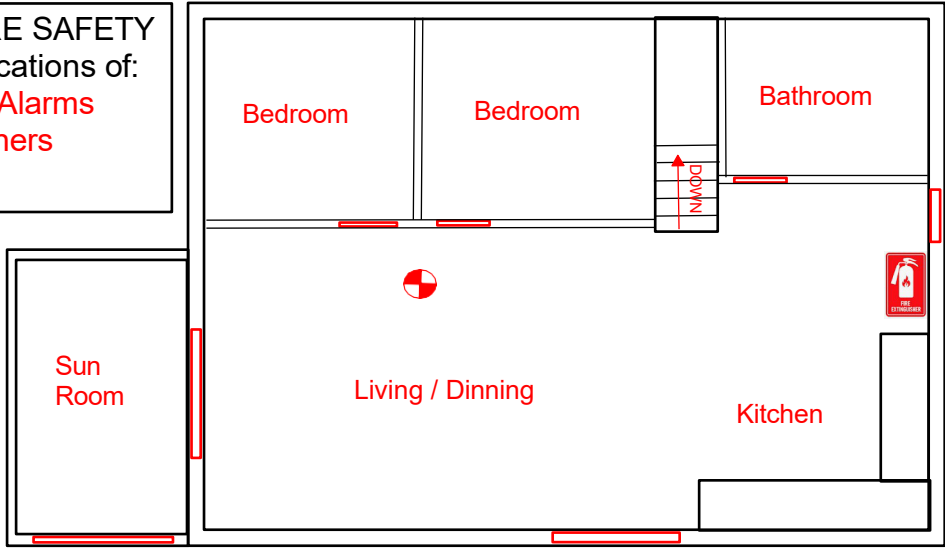

Township of Minden Hills

Short Term Rental

SAMPLE FLOOR PLAN AND FIRE SAFETY PLAN

1234 STR STREET

PLAN FOR FIRE SAFETY
must identify locations of:

- Smoke & CO Alarms
- Fire Extinguishers
- Exits

MAIN FLOOR PLAN

LEGEND

-  Smoke / CO Alarm
-  Class ABC Fire Extinguisher
-  Exit Door
-  Sliding Patio Exit Door

BASEMENT FLOOR PLAN