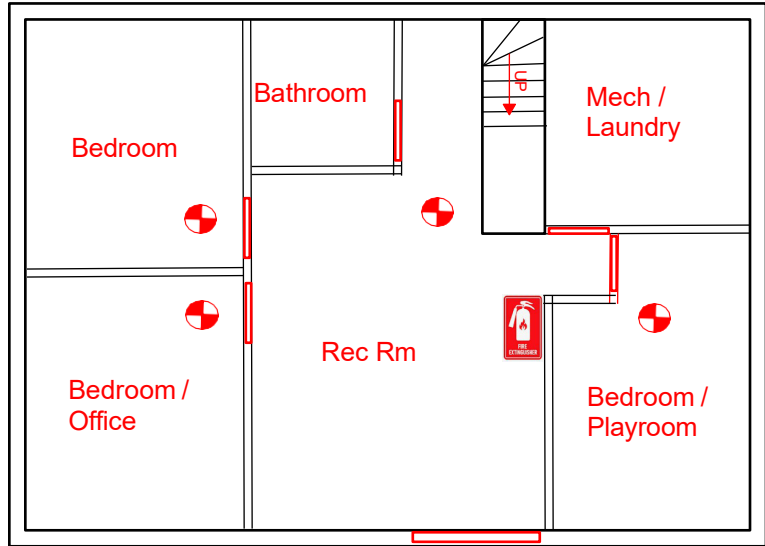

Township of Minden Hills

Short Term Rental

SAMPLE FLOOR PLAN AND FIRE SAFETY PLAN

1234 STR STREET

PLAN FOR FIRE SAFETY
must identify locations of:

- Smoke & CO Alarms
- Fire Extinguishers
- Exits

MAIN FLOOR PLAN

LEGEND

-  Smoke / CO Alarm
-  Class ABC Fire Extinguisher
-  Exit Door
-  Sliding Patio Exit Door

BASEMENT FLOOR PLAN