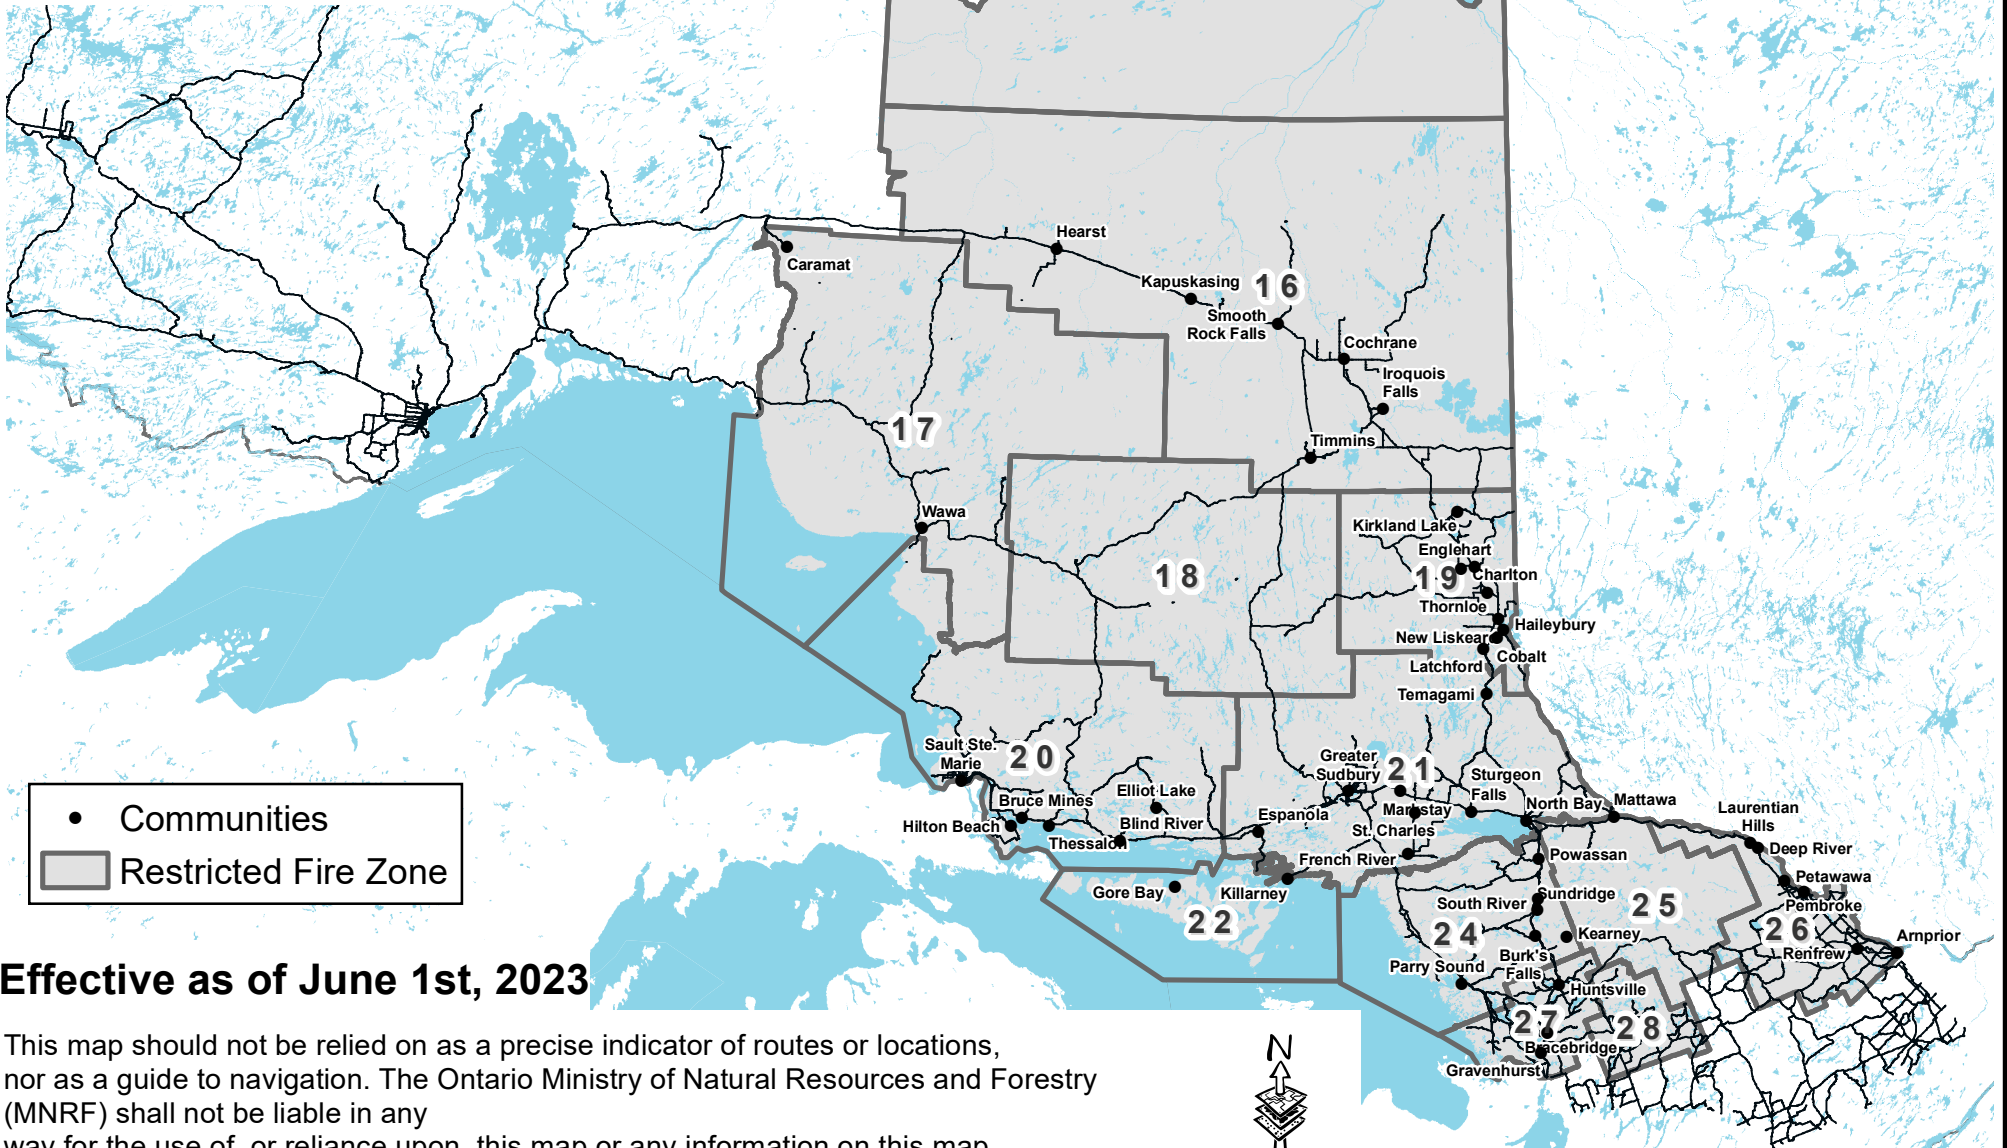

# Restricted Fire Zone

(Zones 15, 16, 17, 18, 19, 20, 21, 22, 24, 25, 26, 27 and 28)

RFZO 2023-01

**Effective as of June 1st, 2023**

This map should not be relied on as a precise indicator of routes or locations, nor as a guide to navigation. The Ontario Ministry of Natural Resources and Forestry (MNRF) shall not be liable in any way for the use of, or reliance upon, this map or any information on this map.