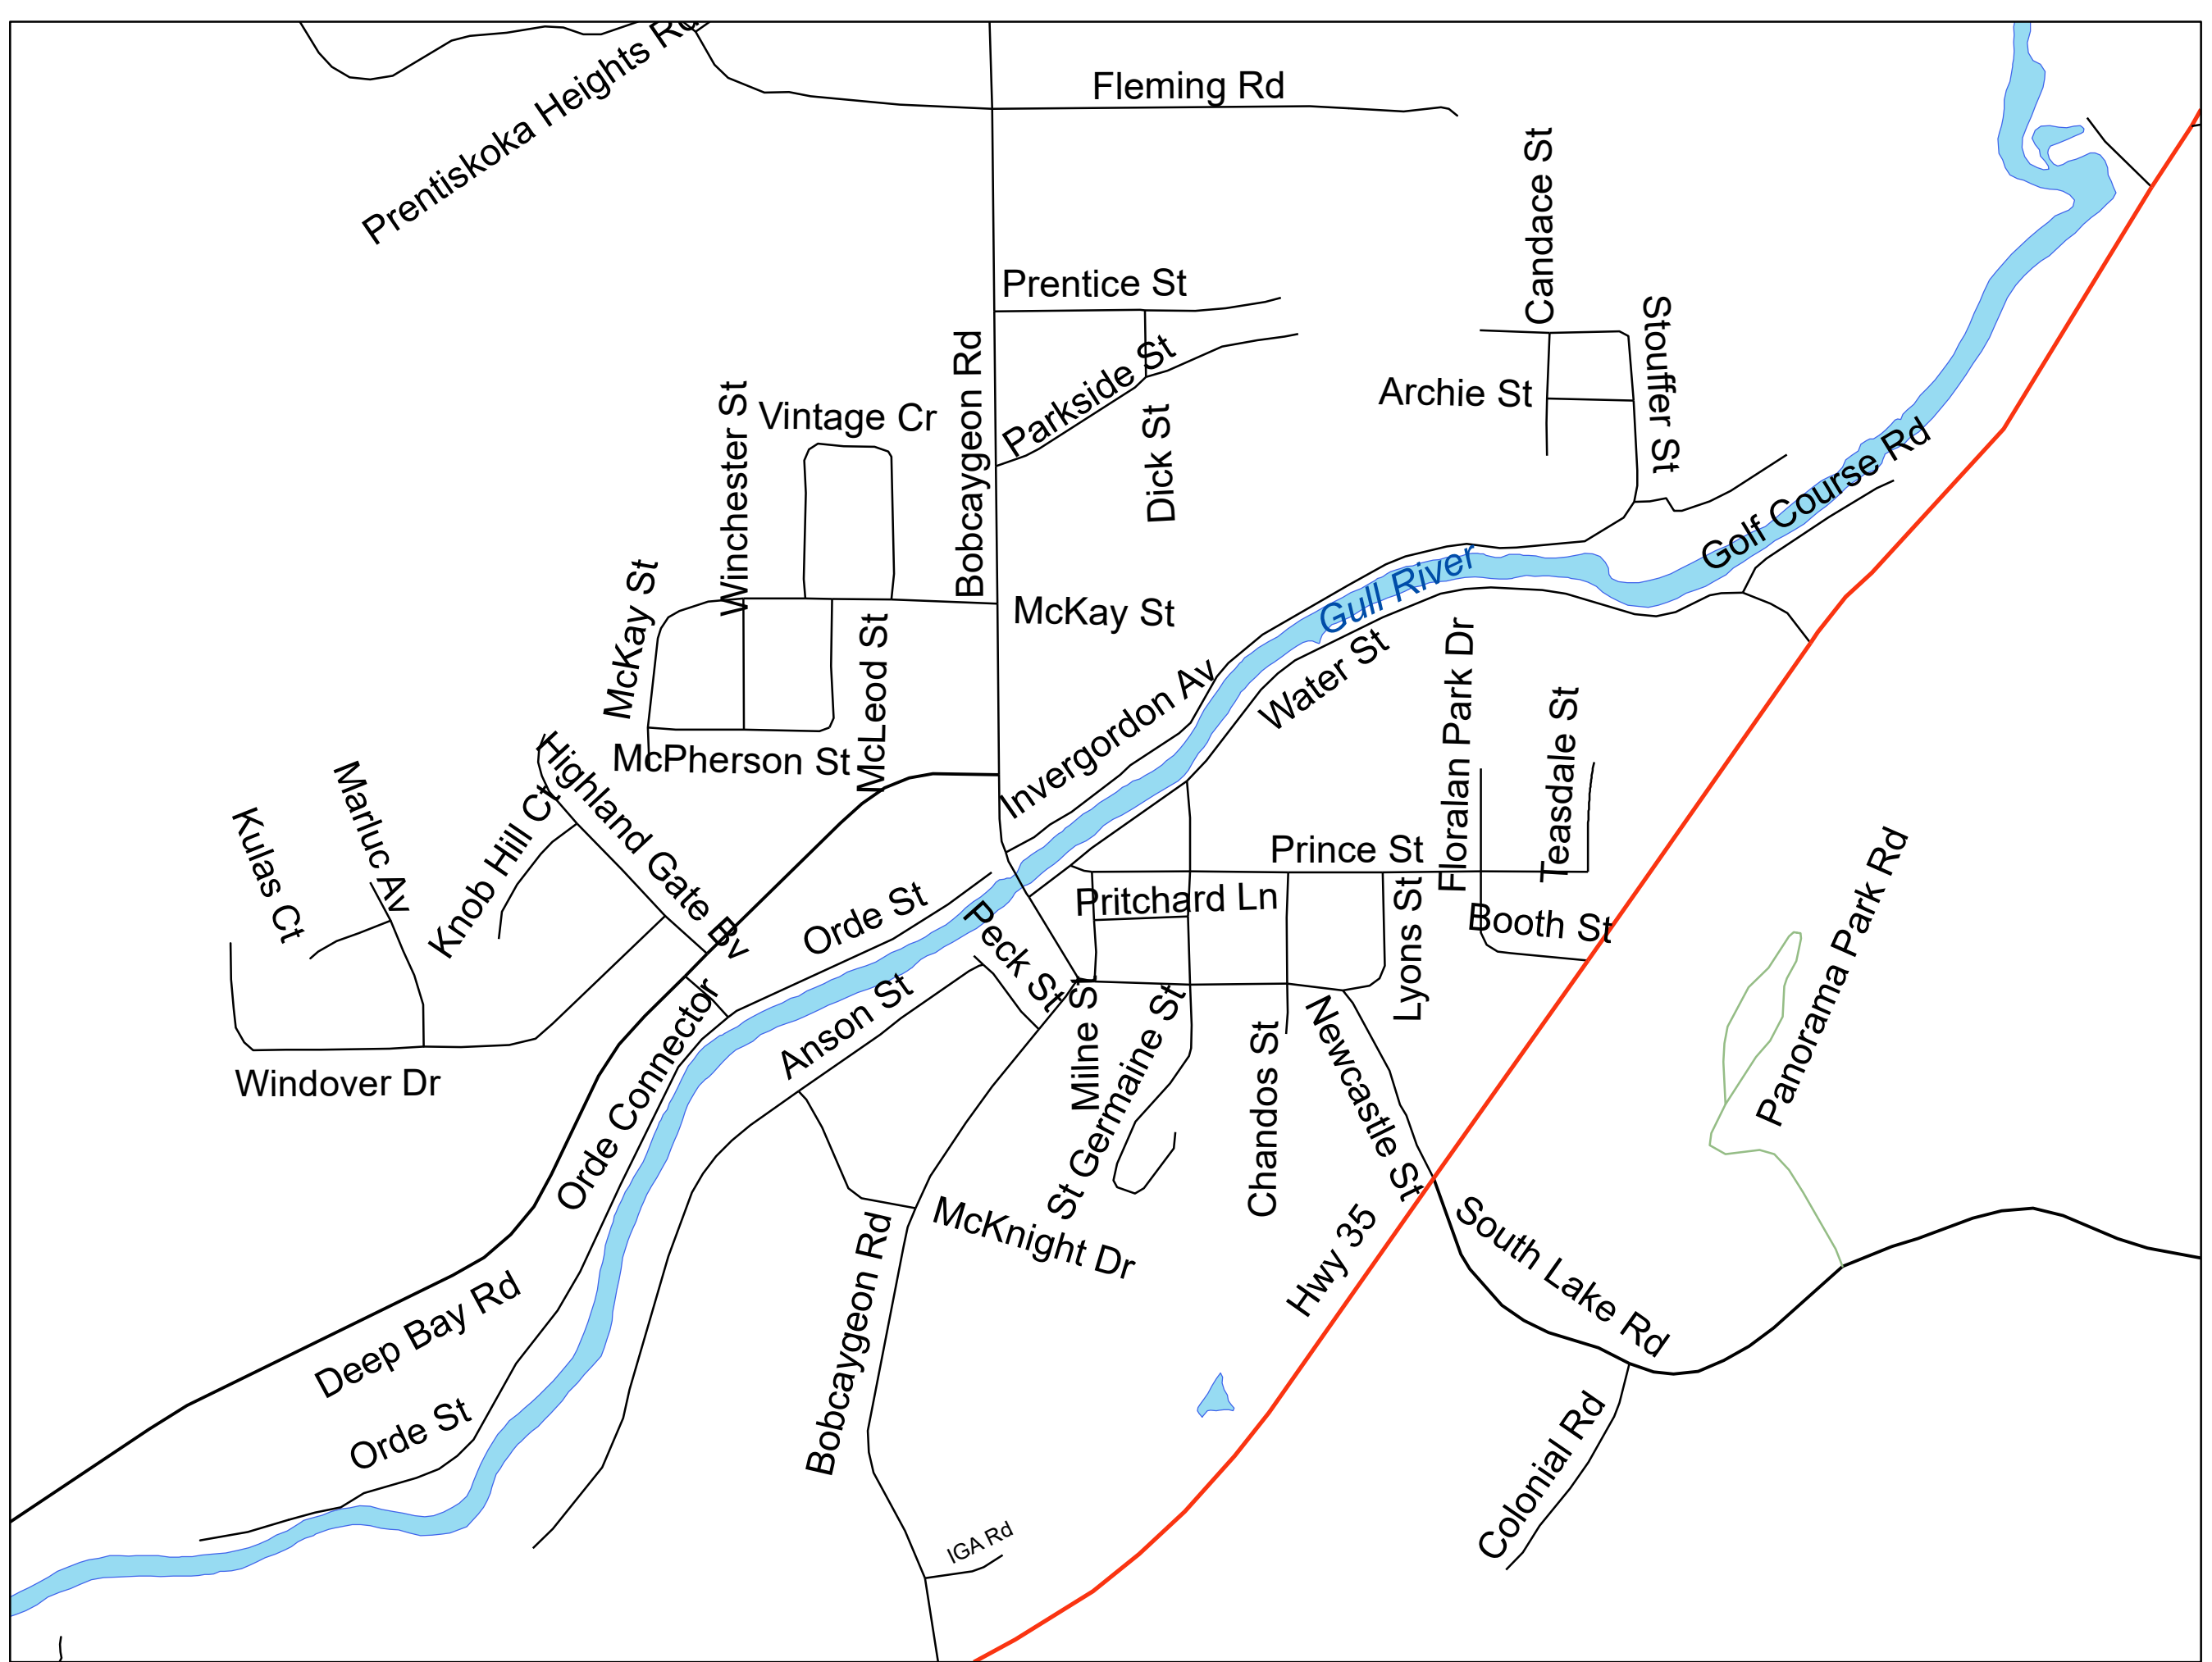

WARD 1 MINDEN

Town of Minden
Inset A

scale: 1:20,000

Legend

- Highway
- County Road
- Township Road
- Private Road
- - - Forest Access Road
- Water Access Only
- Geographic Township
- Lake

Designed and Produced by the County of Haliburton

Published by the County of Haliburton, 2022.