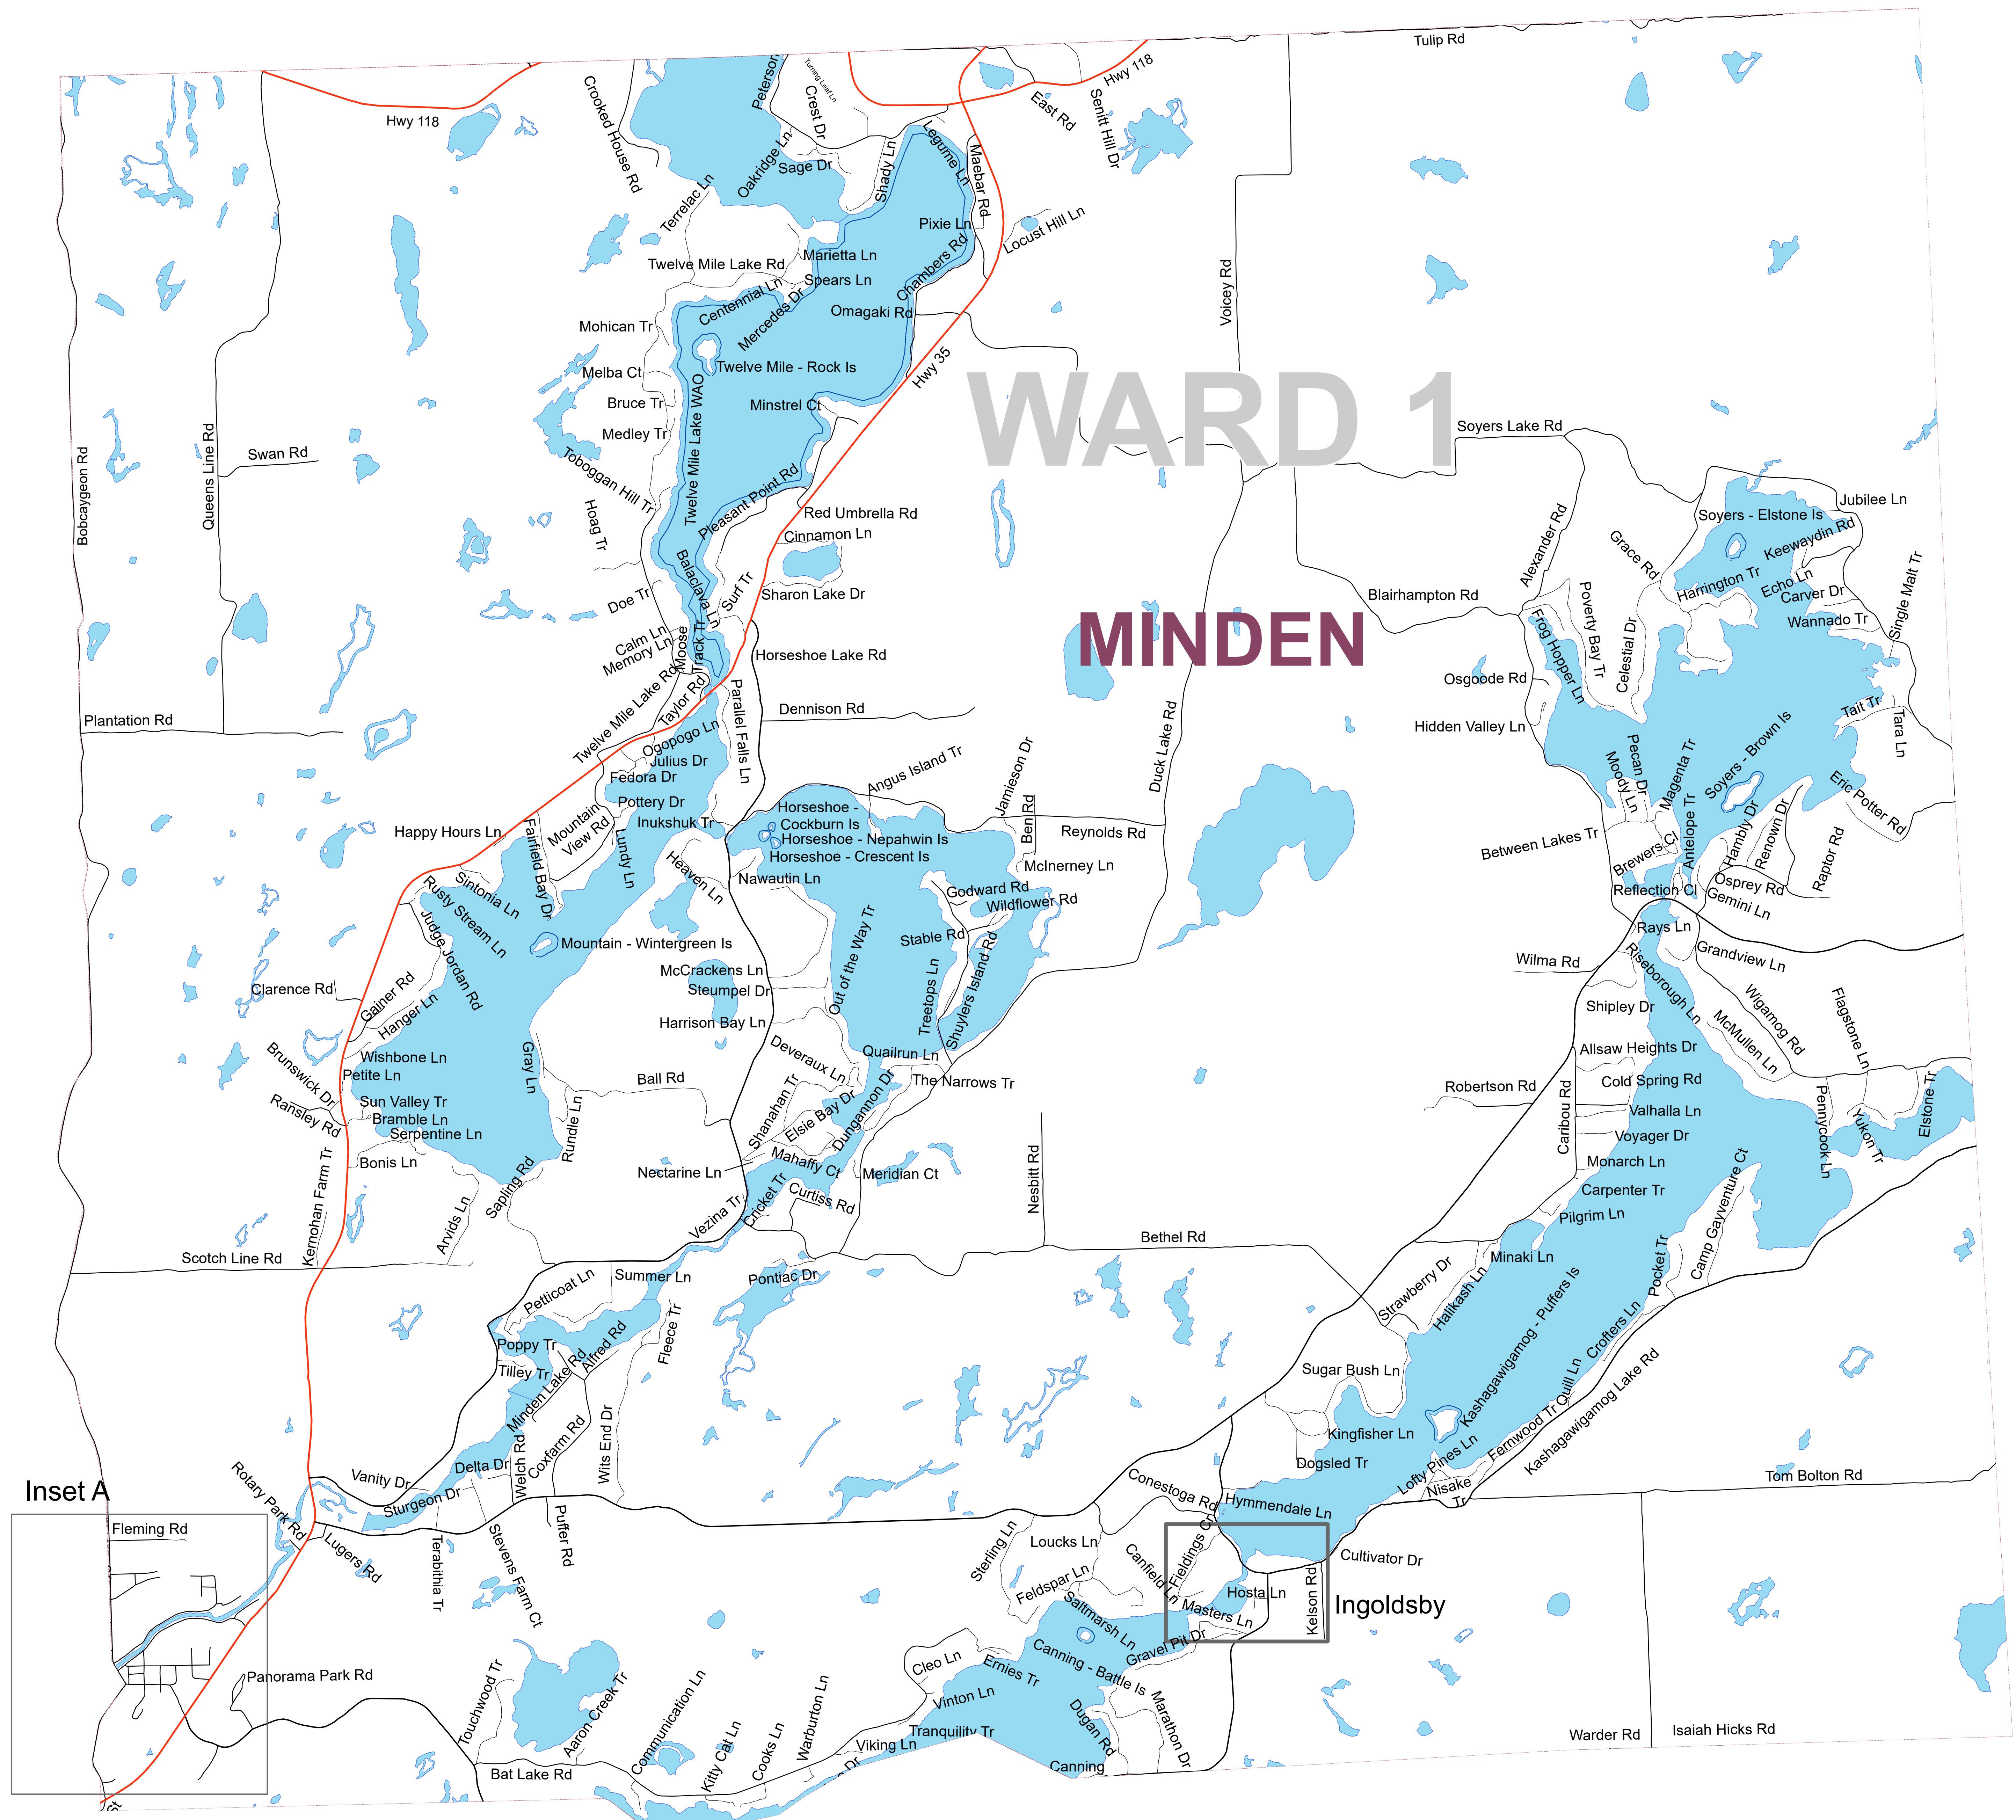

WARD 1 MINDEN

Town of Minden
Inset A

scale: 1:20,000

Legend

- Highway
- County Road
- Township Road
- Private Road
- - - Forest Access Road
- Water Access Only
- Geographic Township
- Lake

Designed and Produced by the County of Haliburton