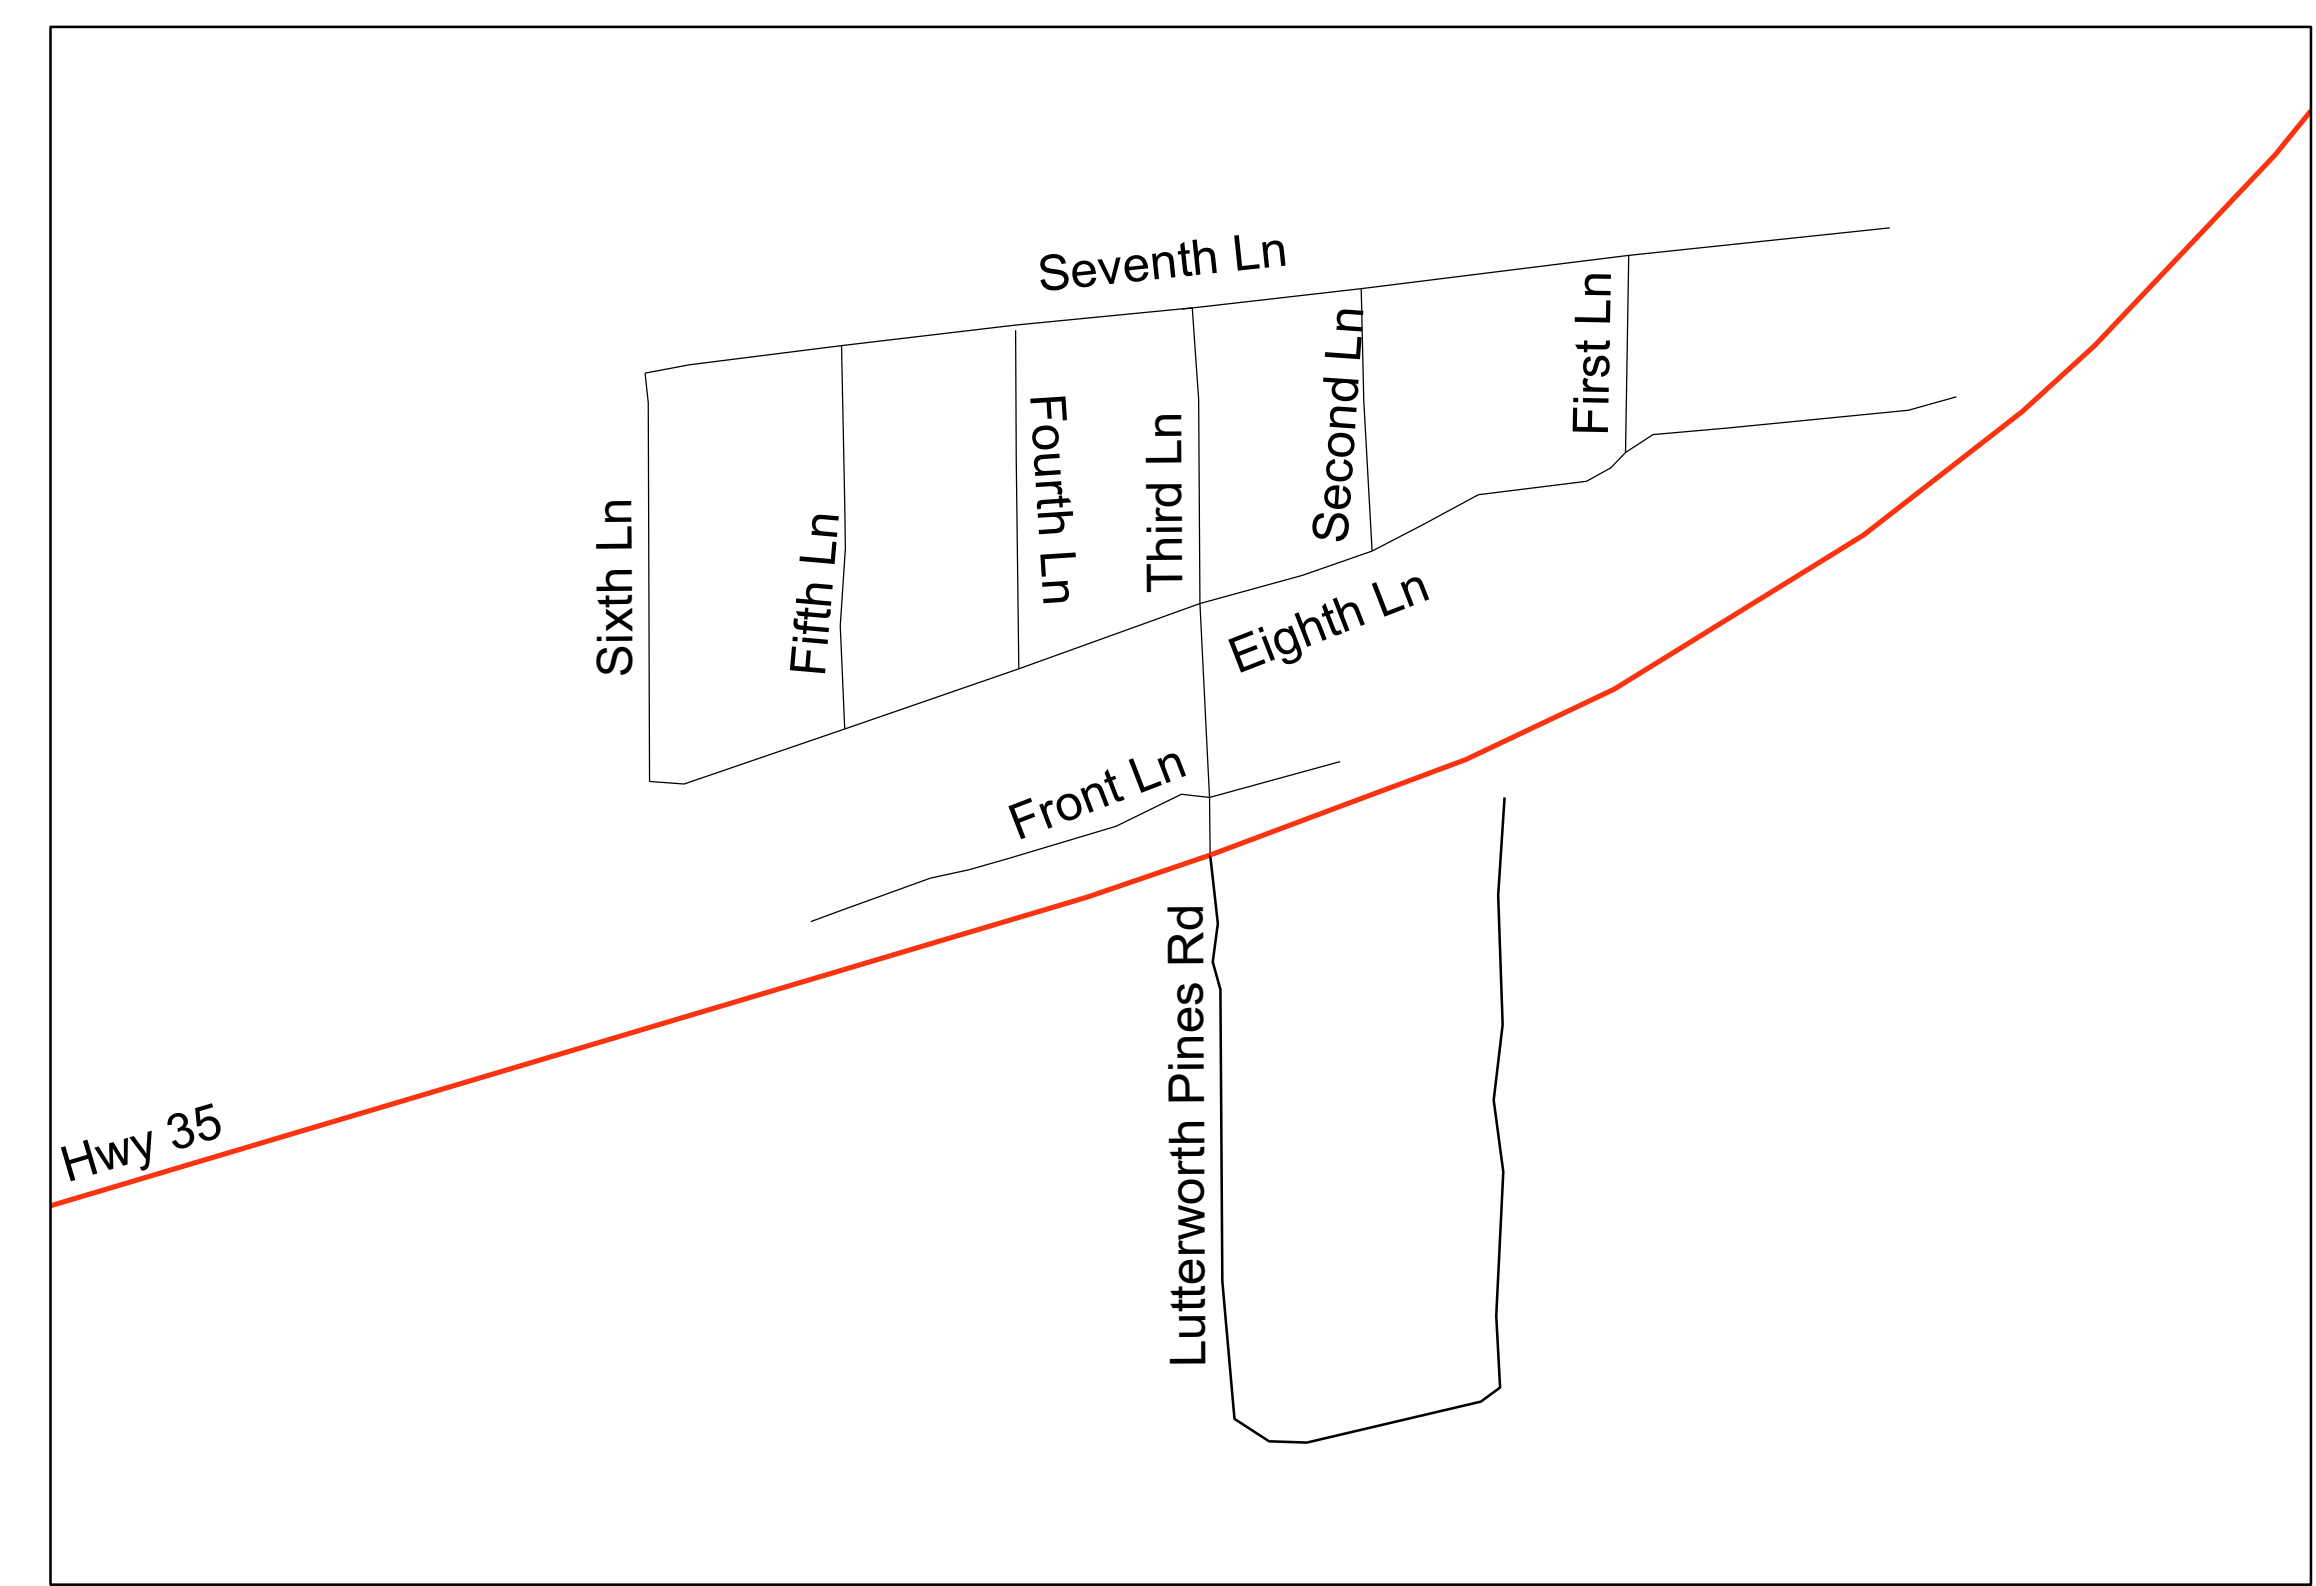

Hunter Creek Estates Inset A

Legend

- Highway
- County Road
- Township Road
- Private Road
- - - Forest Access Road
- Water Access Only
- Geographic Township
- Lake

Designed and Produced by the County of Haliburton